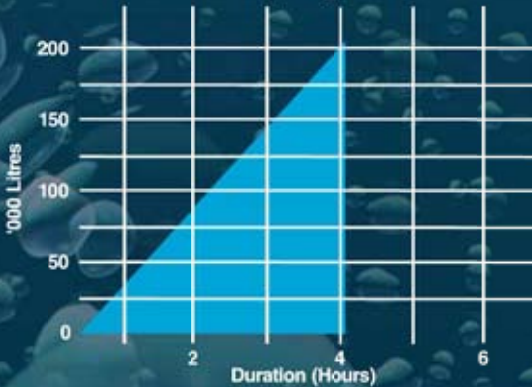

Turnover Capacity CL 400 & 600